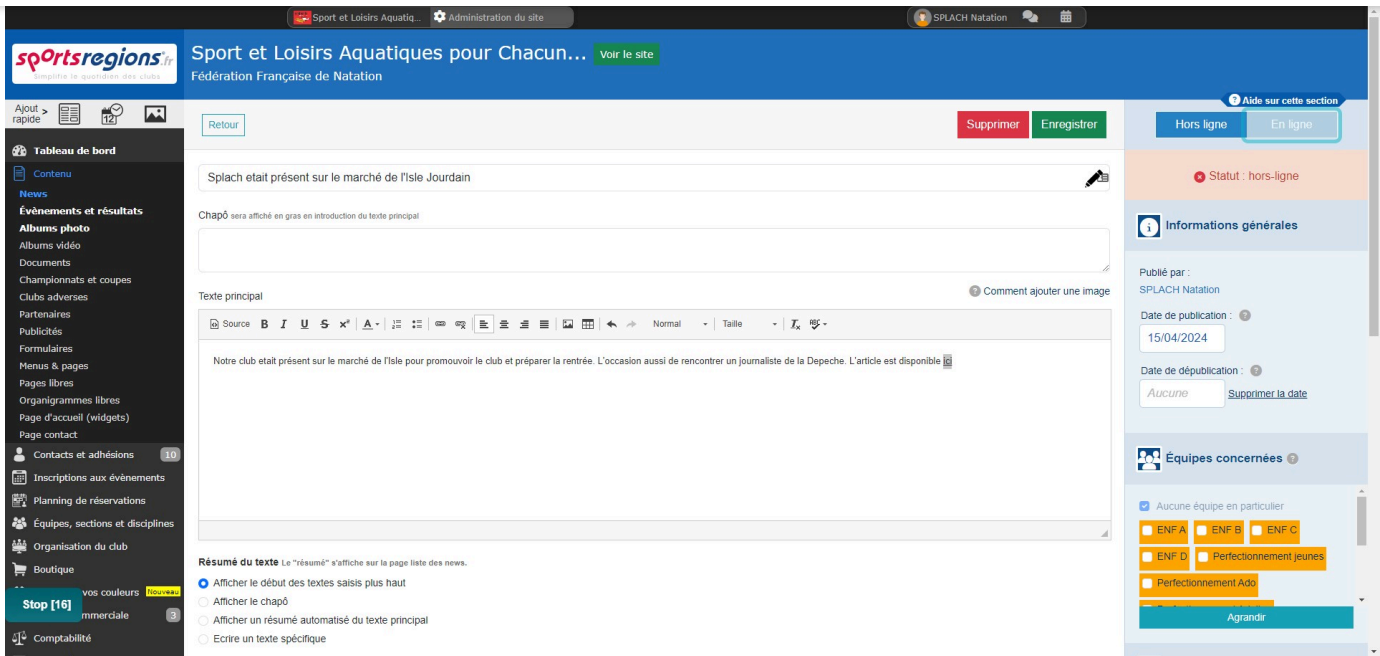

SPLACH natation L'Isle Jourdain - site officiel - Gers - 32

 Edit procedure

1 Using a browser...

Goto: [https://www.splach-natation.fr/...](https://www.splach-natation.fr/)

2 Click (Se connecter)

The screenshot shows the homepage of the SPLACH Natation L'Isle Jourdain website. The header is red and contains the club's logo and name, along with a 'Se connecter' button. Below the header is a large image of a swimming pool. A yellow navigation bar contains links for 'Présentation du Club', 'Infos pratiques', 'Les groupes', 'Photos & Videos', and 'CONTACT ET PLAN'. The main content area is divided into several sections: a notice about the 2024 season starting in April, a Facebook widget for the club's page, a section for upcoming events (20th of May, Saison 2024), and a section for partners (L'Isle-Jourdain Gers en Gascogne). A 'Stop [1]' button is visible in the bottom left corner of the screenshot.

10 Click (Here)

11 Click (Here)

12 Click (Here)

13 Type: v

14 Click (OK)

15 Click (Here)

16 Click (En ligne)

17 Click (on)

18 Click (Enregistrer)

19 Click (Voir le site)

20 Change tab: sportsregions.fr | Administration du site de votre...

Tab URL: <https://admin.sportsregions.fr/actualite?status=1&...>