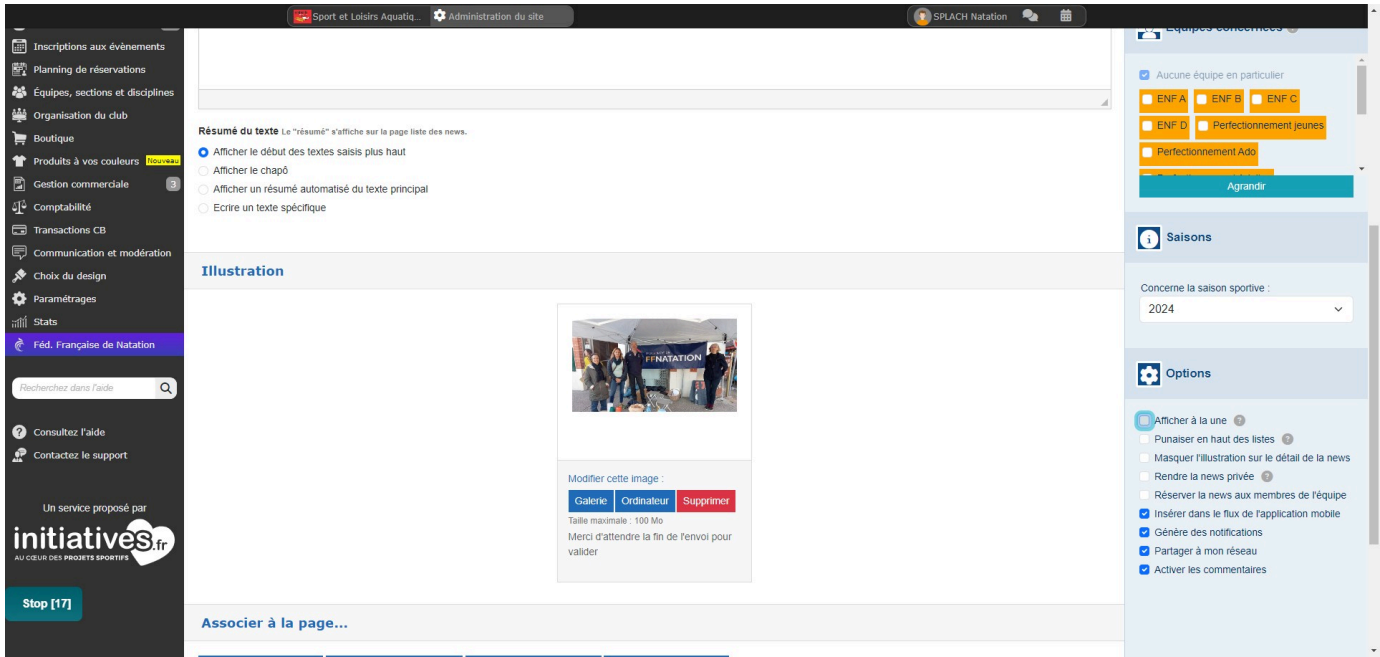

SPLACH natation L'Isle Jourdain - site officiel - Gers - 32

 Edit procedure

1 Using a browser...

Goto: [https://www.splach-natation.fr/...](https://www.splach-natation.fr/)

2 Click (Se connecter)

The screenshot shows the homepage of the SPLACH Natation L'Isle Jourdain website. The header is red and contains the club's logo and name, along with a 'Se connecter' button. Below the header is a large image of a swimming pool. A yellow navigation bar contains links for 'Présentation du Club', 'Infos pratiques', 'Les groupes', 'Photos & Videos', and 'CONTACT ET PLAN'. The main content area is divided into several sections: a notice about the 2024 season starting in April, a Facebook widget for the club's page, a section for upcoming events (20th of May, Saison 2024), and a section for partners (L'Isle-Jourdain Gers en Gascogne). A 'Stop [1]' button is visible in the bottom left corner of the screenshot.

10 Click (Here)

11 Click (Here)

12 Click (Here)

13 Type: v

14 Click (OK)

15 Click (Here)

16 Click (En ligne)

17 Click (on)

18 Click (Enregistrer)

19 Click (Voir le site)

20 Change tab: sportsregions.fr | Administration du site de votre...

Tab URL: <https://admin.sportsregions.fr/actualite?status=1&...>