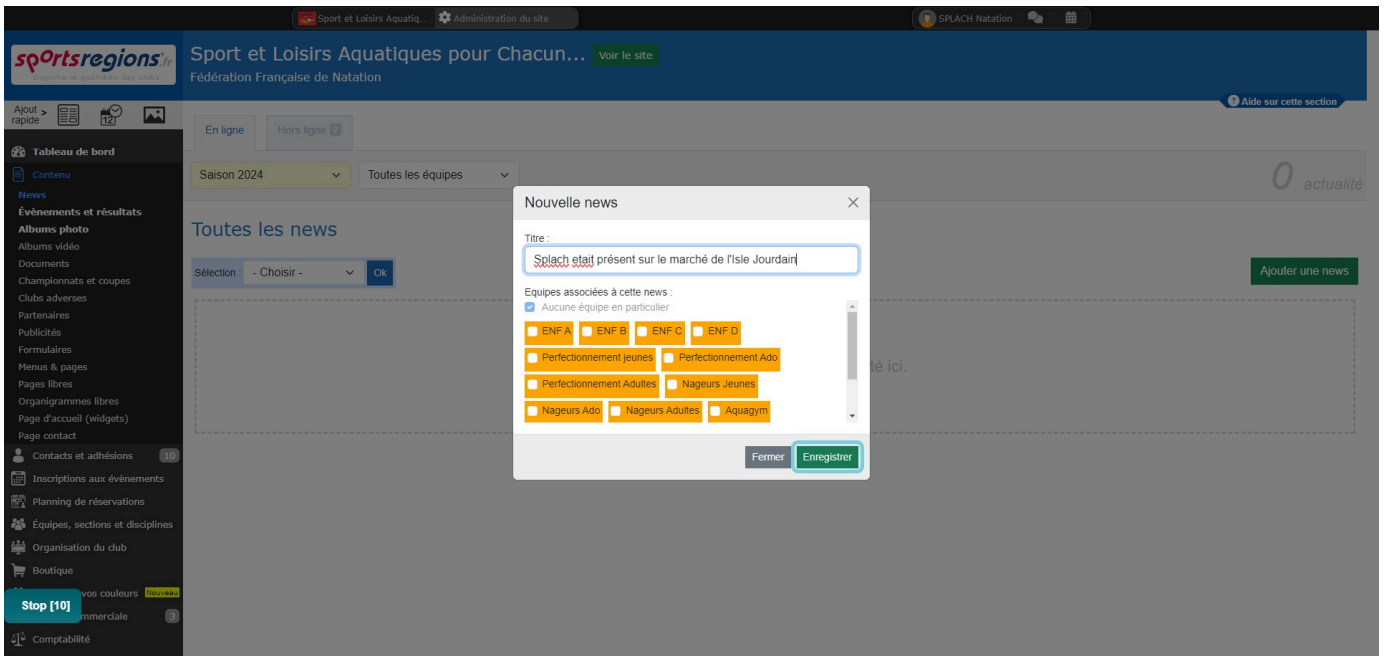

SPLACH natation L'Isle Jourdain - site officiel - Gers - 32

 Edit procedure

1 Using a browser...

Goto: [https://www.splach-natation.fr/...](https://www.splach-natation.fr/)

2 Click (Se connecter)

The screenshot shows the homepage of the SPLACH Natation L'Isle Jourdain website. The header is red and contains the club's logo and name, along with a 'Se connecter' button. Below the header is a large image of a swimming pool. A yellow navigation bar contains links for 'Présentation du Club', 'Infos pratiques', 'Les groupes', 'Photos & Videos', and 'CONTACT ET PLAN'. The main content area is divided into several sections: a notice about the 2024 season starting in April, a Facebook widget for the club's page, a section for upcoming events (20th of May, Saison 2024), and a section for partners (L'Isle-Jourdain Gers en Gascogne). A 'Stop [1]' button is visible in the bottom left corner of the screenshot.

3 Click (Here)

4 Click (Administration du site)

5 Click (News)

6 Click (Ajouter une news)

7 Type: Splach etait présent sur le marché

8 Click (Here)

9 Type: the text below...

Splach etait présent sur le marché de l'Isle Jourdain

10 Click (Here)

11 Click (Here)

12 Click (Here)

13 Type: v

14 Click (OK)

15 Click (Here)

16 Click (En ligne)

17 Click (on)