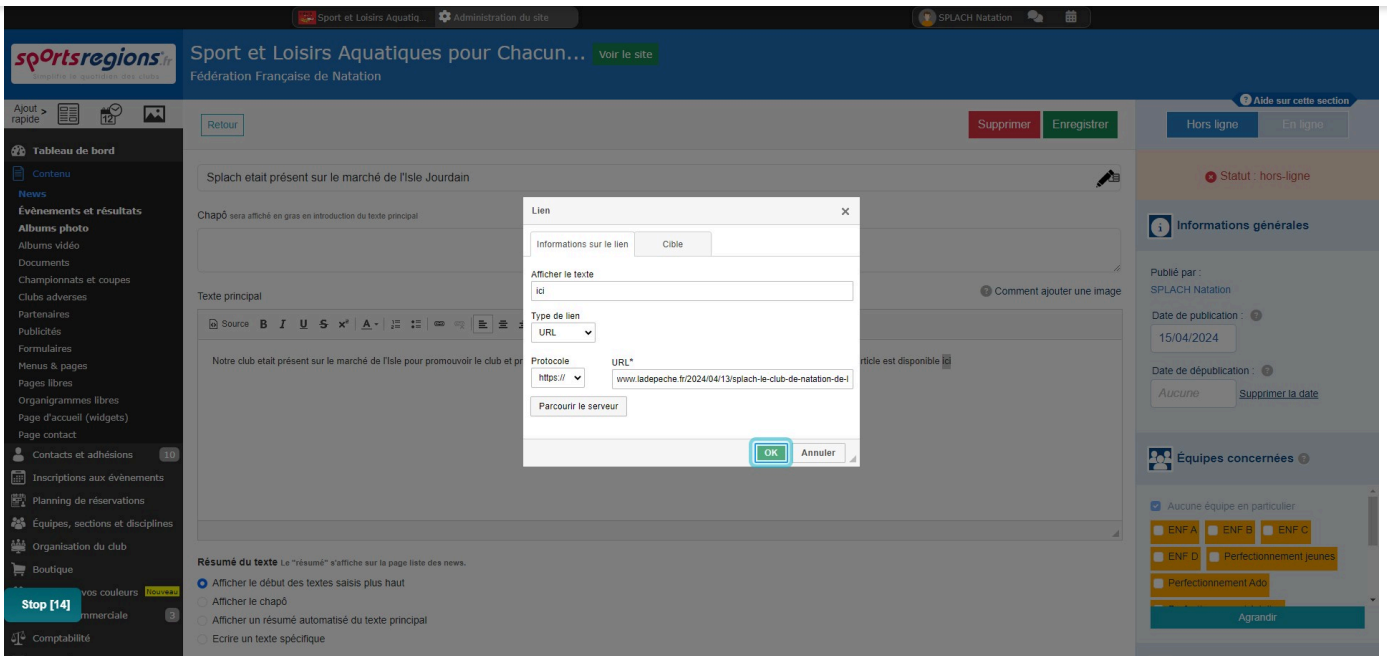

SPLACH natation L'Isle Jourdain - site officiel - Gers - 32

 Edit procedure

1 Using a browser...

Goto: [https://www.splach-natation.fr/...](https://www.splach-natation.fr/)

2 Click (Se connecter)

The screenshot shows the homepage of the SPLACH Natation L'Isle Jourdain website. The header is red and contains the club's logo and name, along with a 'Se connecter' button. Below the header is a large image of a swimming pool. A yellow navigation bar contains links for 'Présentation du Club', 'Infos pratiques', 'Les groupes', 'Photos & Videos', and 'CONTACT ET PLAN'. The main content area is divided into several sections: a notice about the 2024 season starting in April, a Facebook widget for the club's page, a section for upcoming events (20th of May, Saison 2024), and a section for partners (L'Isle-Jourdain Gers en Gascogne). A 'Stop [1]' button is visible in the bottom left corner of the screenshot.

10 Click (Here)

11 Click (Here)

12 Click (Here)

13 Type: v

14 Click (OK)

15 Click (Here)

16 Click (En ligne)

17 Click (on)

18 Click (Enregistrer)

19 Click (Voir le site)

20 Change tab: sportsregions.fr | Administration du site de votre...

Tab URL: <https://admin.sportsregions.fr/actualite?status=1&...>