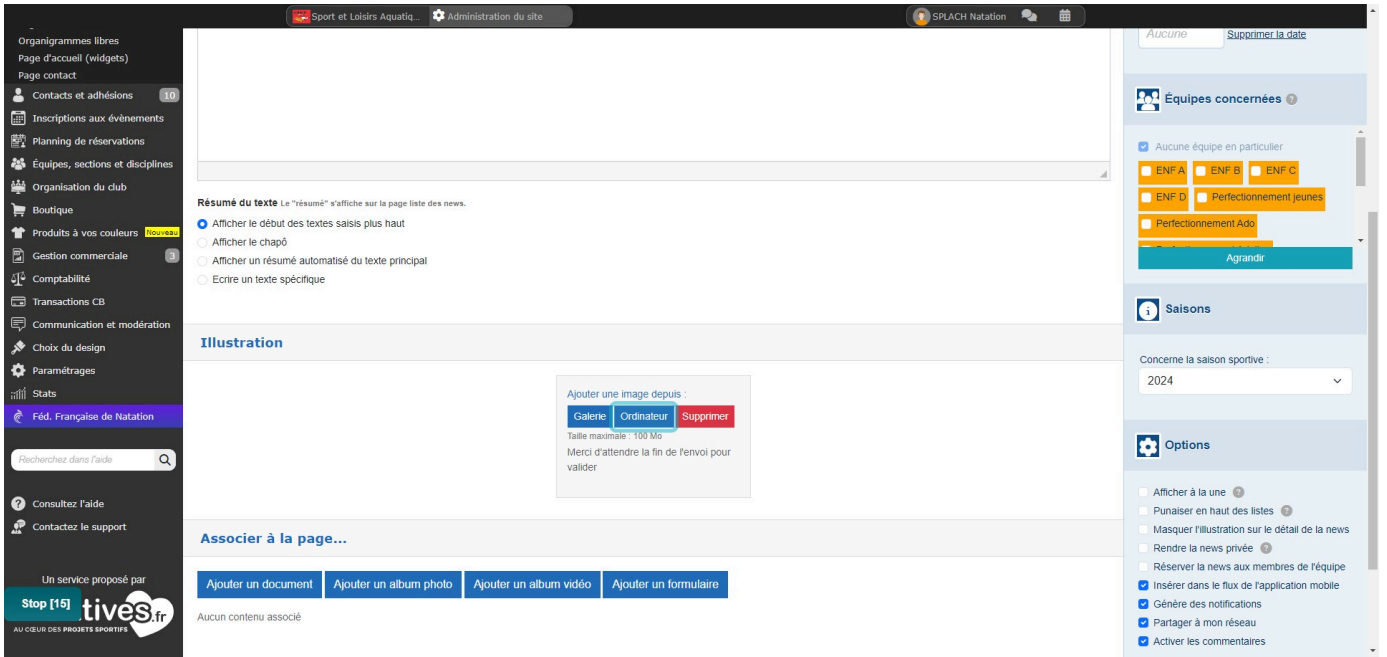

SPLACH natation L'Isle Jourdain - site officiel - Gers - 32

 Edit procedure

1 Using a browser...

Goto: [https://www.splach-natation.fr/...](https://www.splach-natation.fr/)

2 Click (Se connecter)

The screenshot shows the homepage of the SPLACH Natation L'Isle Jourdain website. The header is red and contains the club's logo and name, along with a 'Se connecter' button. Below the header is a large image of a swimming pool. A yellow navigation bar contains links for 'Présentation du Club', 'Infos pratiques', 'Les groupes', 'Photos & Videos', and 'CONTACT ET PLAN'. The main content area is divided into several sections: a notice about the 2024 season starting in April, a Facebook widget for the club's page, a section for upcoming events (20th of May, Saison 2024), and a section for partners (L'Isle-Jourdain Gers en Gascogne). A 'Stop [1]' button is visible in the bottom left corner of the screenshot.

10 Click (Here)

11 Click (Here)

12 Click (Here)

13 Type: v

14 Click (OK)

15 Click (Here)

16 Click (En ligne)

17 Click (on)

18 Click (Enregistrer)

19 Click (Voir le site)

20 Change tab: sportsregions.fr | Administration du site de votre...

Tab URL: <https://admin.sportsregions.fr/actualite?status=1&...>