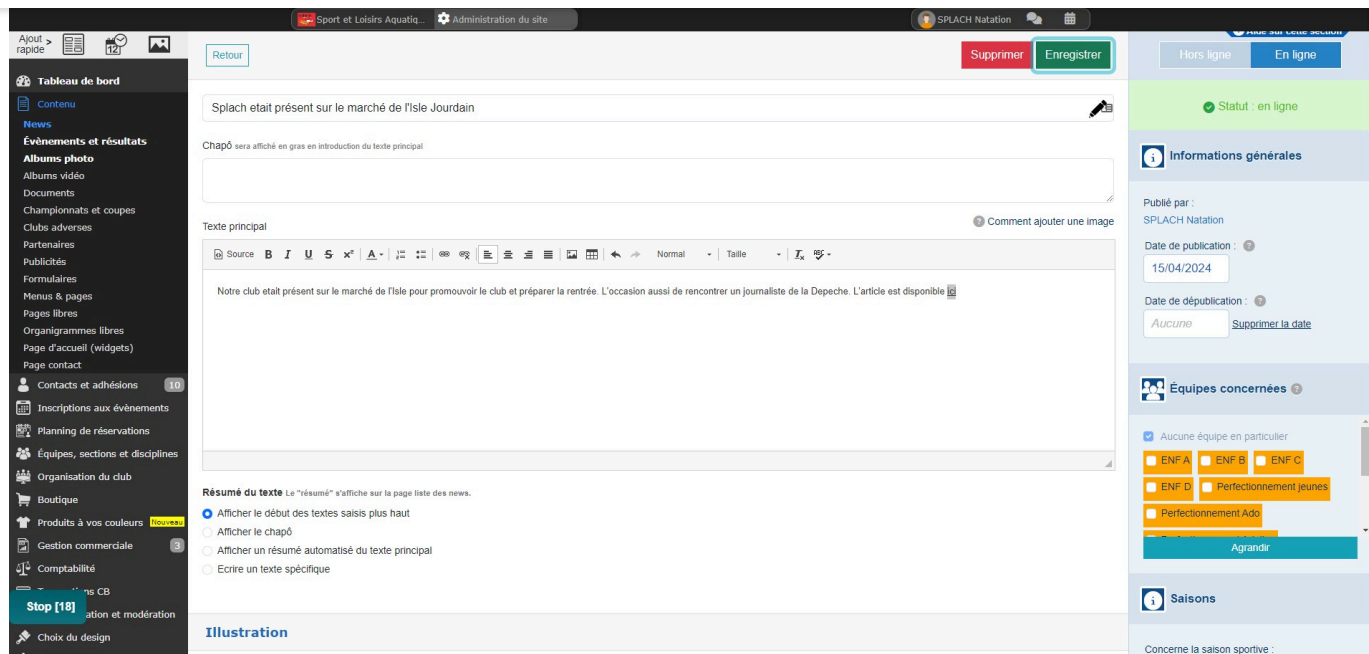

SPLACH natation L'Isle Jourdain - site officiel - Gers - 32

 Edit procedure

1 Using a browser...

Goto: [https://www.splach-natation.fr/...](https://www.splach-natation.fr/)

2 Click (Se connecter)

The screenshot shows the homepage of the SPLACH Natation L'Isle Jourdain website. The header is red and contains the club's logo and name, along with a 'Se connecter' button. Below the header is a large image of a swimming pool. A yellow navigation bar contains links for 'Présentation du Club', 'Infos pratiques', 'Les groupes', 'Photos & Videos', and 'CONTACT ET PLAN'. The main content area is divided into several sections: a notice about the 2024 season starting in April, a Facebook widget for the club's page, a section for upcoming events (20th of May, Saison 2024), and a section for partners (L'Isle-Jourdain Gers en Gascogne). A 'Stop [1]' button is visible in the bottom left corner of the screenshot.

10 Click (Here)

11 Click (Here)

12 Click (Here)

13 Type: v

14 Click (OK)

15 Click (Here)

16 Click (En ligne)

17 Click (on)

18 Click (Enregistrer)

19 Click (Voir le site)

20 Change tab: sportsregions.fr | Administration du site de votre...

Tab URL: <https://admin.sportsregions.fr/actualite?status=1&...>