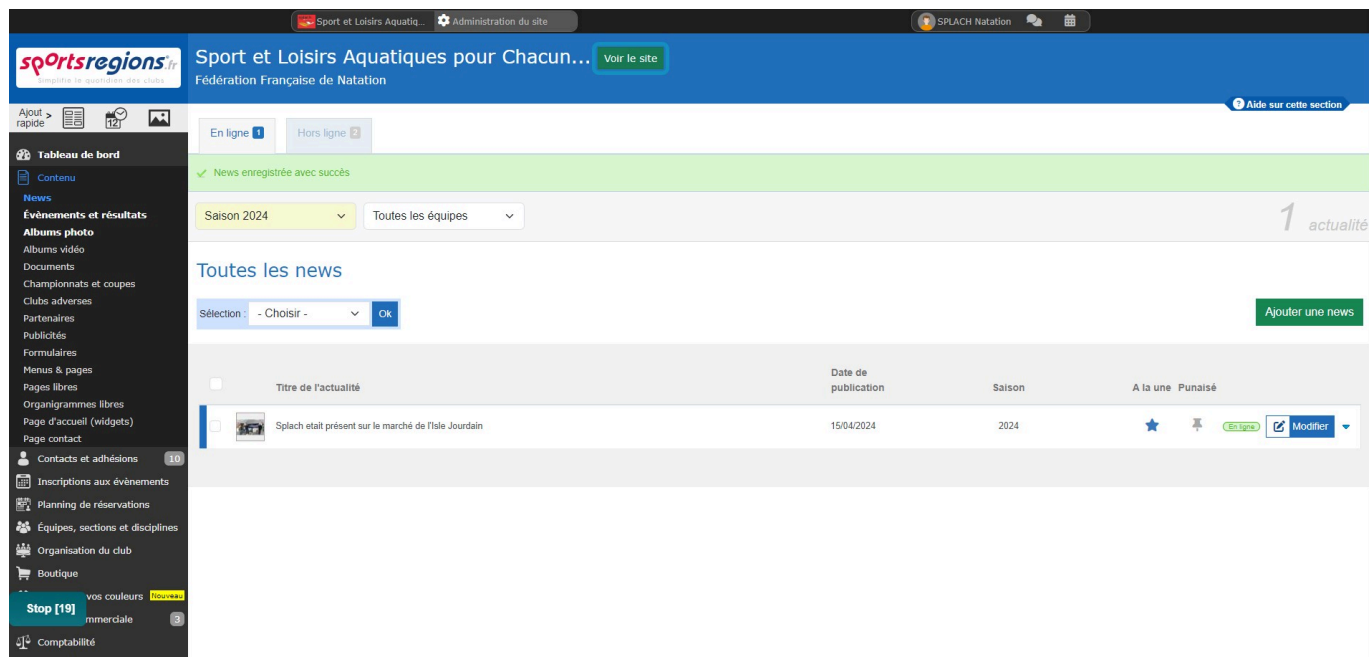

SPLACH natation L'Isle Jourdain - site officiel - Gers - 32

 Edit procedure

1 Using a browser...

Goto: [https://www.splach-natation.fr/...](https://www.splach-natation.fr/)

2 Click (Se connecter)

The screenshot shows the homepage of the SPLACH Natation L'Isle Jourdain website. The header is red and contains the club's logo and name, along with a 'Se connecter' button. Below the header is a large image of a swimming pool. A yellow navigation bar contains links for 'Présentation du Club', 'Infos pratiques', 'Les groupes', 'Photos & Videos', and 'CONTACT ET PLAN'. The main content area is divided into several sections: a notice about the 2024 season starting in April, a Facebook widget for the club's page, a section for upcoming events (20th of May, Saison 2024), and a section for partners (L'Isle-Jourdain Gers en Gascogne). A 'Stop [1]' button is visible in the bottom left corner of the screenshot.

10 Click (Here)

11 Click (Here)

12 Click (Here)

13 Type: v

14 Click (OK)

15 Click (Here)

16 Click (En ligne)

17 Click (on)

18 Click (Enregistrer)

19 Click (Voir le site)

20 Change tab: sportsregions.fr | Administration du site de votre...

Tab URL: <https://admin.sportsregions.fr/actualite?status=1&...>