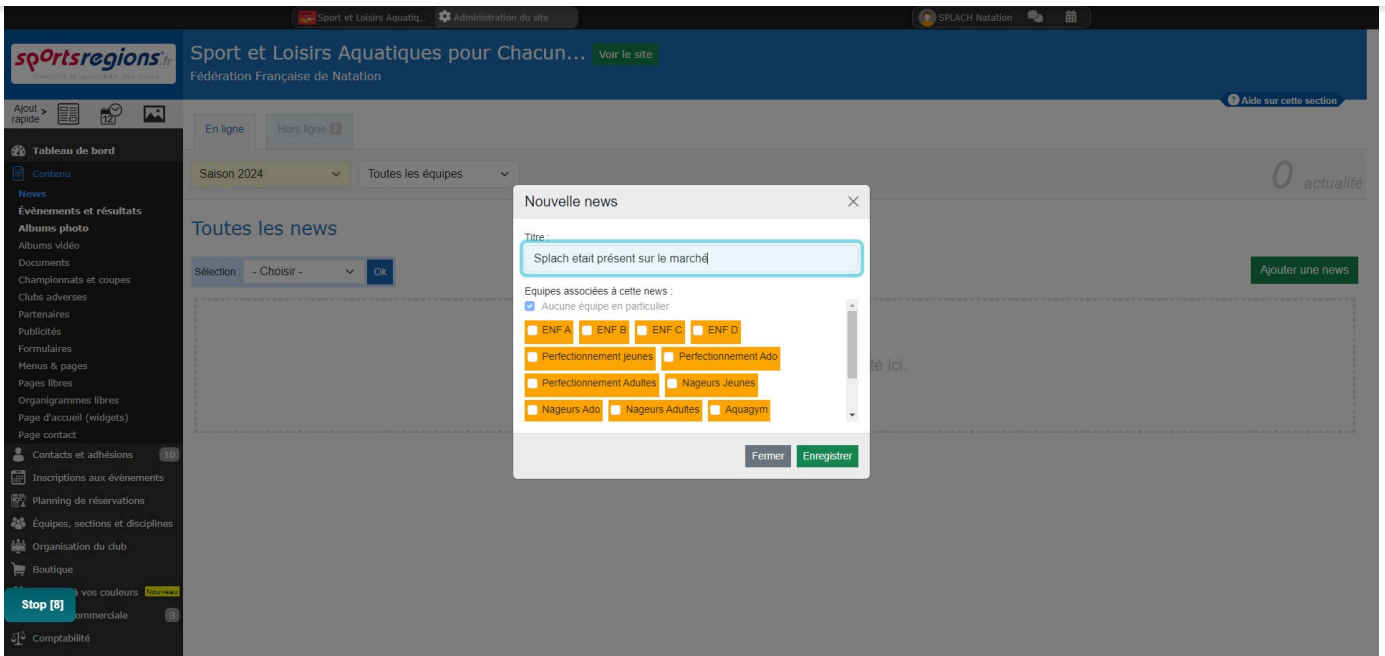

SPLACH natation L'Isle Jourdain - site officiel - Gers - 32

 Edit procedure

1 Using a browser...

Goto: [https://www.splach-natation.fr/...](https://www.splach-natation.fr/)

2 Click (Se connecter)

The screenshot shows the homepage of the SPLACH Natation L'Isle Jourdain website. The header is red and contains the club's logo and name, along with a 'Se connecter' button. Below the header is a large image of a swimming pool. A yellow navigation bar contains links for 'Présentation du Club', 'Infos pratiques', 'Les groupes', 'Photos & Videos', and 'CONTACT ET PLAN'. The main content area is divided into several sections: a notice about the 2024 season starting in April, a Facebook widget for the club's page, a section for upcoming events (20th of May, Saison 2024), and a section for partners (L'Isle-Jourdain Gers en Gascogne). A 'Stop [1]' button is visible in the bottom left corner of the screenshot.

3 Click (Here)

4 Click (Administration du site)

5 Click (News)

6 Click (Ajouter une news)

7 Type: Splach etait présent sur le marché

8 Click (Here)

9 Type: the text below...

Splach etait présent sur le marché de l'Isle Jourdain

10 Click (Here)

11 Click (Here)

12 Click (Here)

13 Type: v

14 Click (OK)

15 Click (Here)

16 Click (En ligne)

17 Click (on)