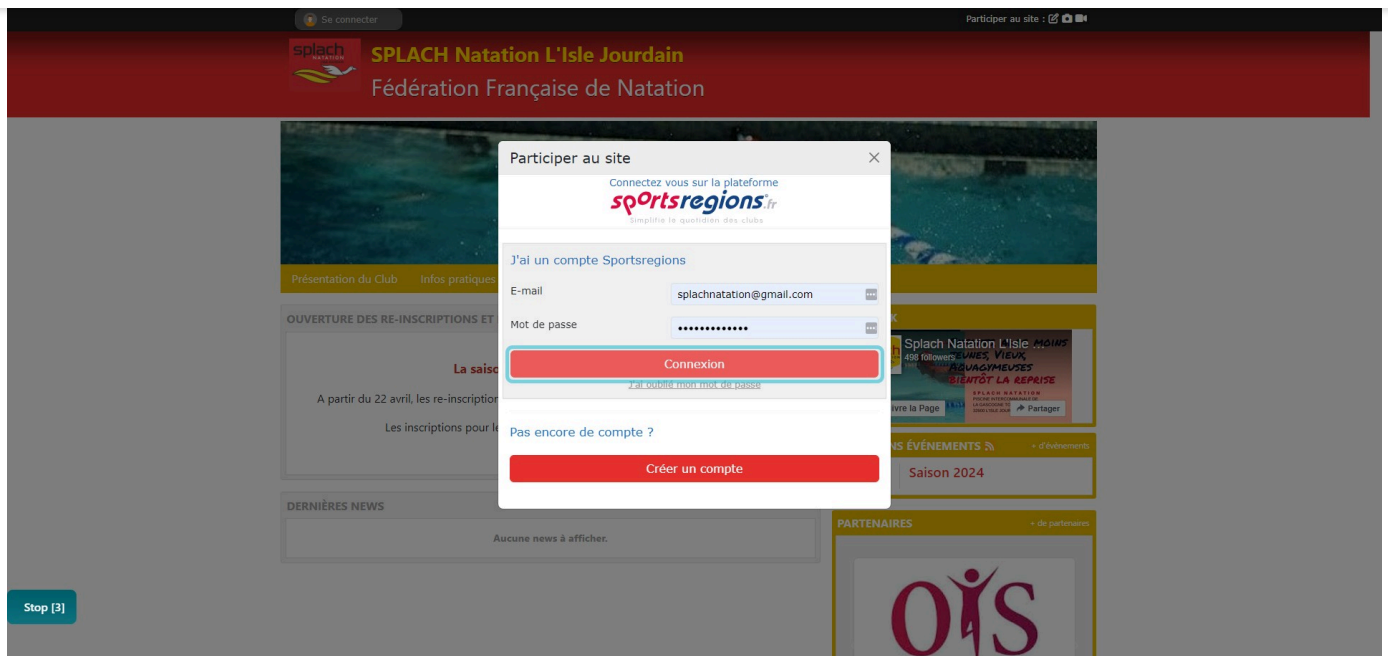

SPLACH natation L'Isle Jourdain - site officiel - Gers - 32

 Edit procedure

1 Using a browser...

Goto: [https://www.splach-natation.fr/...](https://www.splach-natation.fr/)

2 Click (Se connecter)

The screenshot shows the homepage of the SPLACH Natation L'Isle Jourdain website. The header is red and contains the club's logo and name, along with a 'Se connecter' button. Below the header is a large image of a swimming pool. A yellow navigation bar contains links for 'Présentation du Club', 'Infos pratiques', 'Les groupes', 'Photos & Videos', and 'CONTACT ET PLAN'. The main content area is divided into several sections: a notice about the 2024 season starting in April, a Facebook widget for the club's page, a section for upcoming events (20th of May, Saison 2024), and a section for partners (L'Isle-Jourdain Gers en Gascogne). A 'Stop [1]' button is visible in the bottom left corner of the screenshot.

3 Click (Here)

4 Click (Administration du site)

5 Click (News)

6 Click (Ajouter une news)

7 Type: Splach etait présent sur le marché

8 Click (Here)

9 Type: the text below...

Splach etait présent sur le marché de l'Isle Jourdain

10 Click (Here)

11 Click (Here)

12 Click (Here)

13 Type: v

14 Click (OK)

15 Click (Here)

16 Click (En ligne)

17 Click (on)